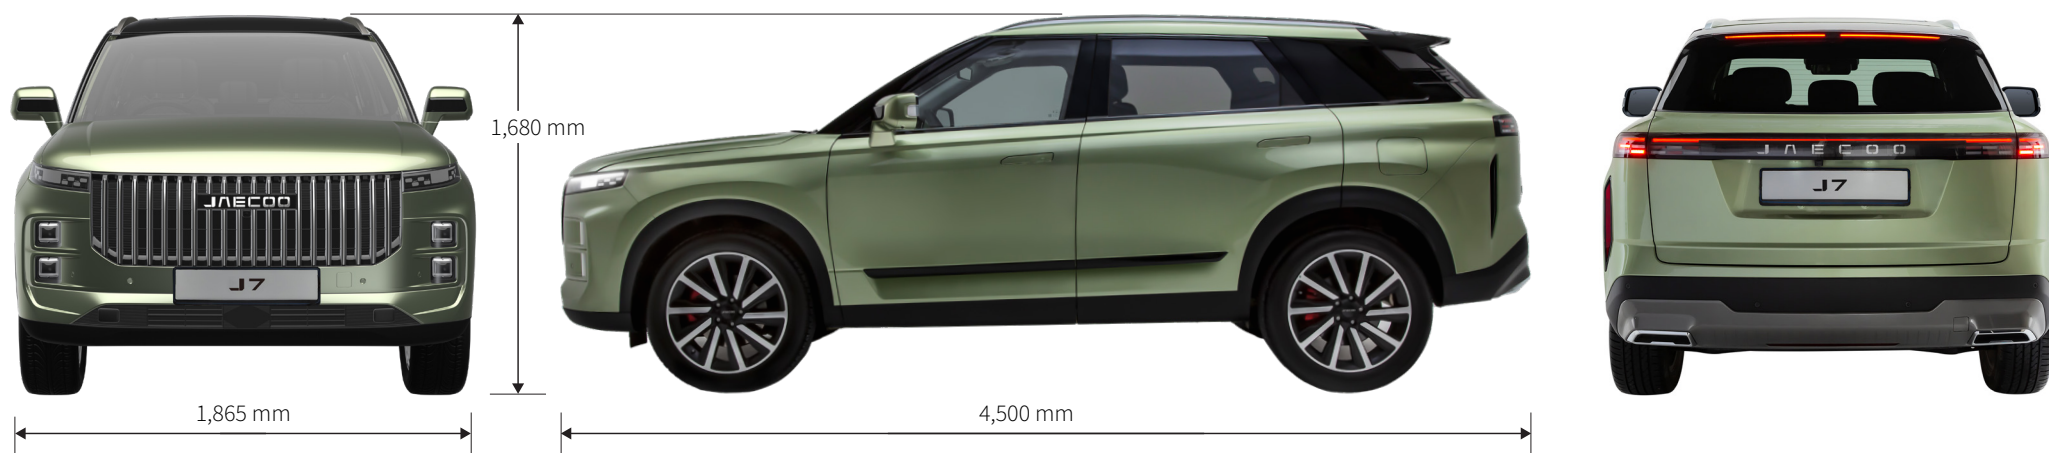

SPECIFICATIONS

DIMENSIONS

	CORE	TRACK	RIDGE
Length (mm)		4,500	
Width (mm)		1,865	
Height (mm)		1,680	
Wheelbase (mm)		2,672	

LUGGAGE CAPACITY - VDA (L)

Up to Cargo Cover	424	424	340
Up to Roof	584	584	500
2nd Row Seats Folded, Measured Up to Roof	1,349	1,349	1,265

VEHICLE WEIGHTS

Tare Mass (kg)	1,534	1,534	1,628
Gross Vehicle Mass (kg)	1,939	1,939	2,038

STEERING, BRAKES AND SUSPENSION

	CORE	TRACK	RIDGE
Electronic Power Steering System	•	•	•
Brakes - Front/Rear	Ventilated Discs / Solid Discs		
Electronic Parking Brake (EPB) with Auto Hold	•	•	•
Suspension Type - Front/Rear	Macpherson Strut / Multi link		
Drive Modes	Eco / Normal / Sport		
Additional Drive Modes	-	-	Snow / Mud / Sand / Offroad

WHEELS AND TYRES

Wheels	18" Alloy (Machine Finish)	19" Alloy (Machine Finish)	
Tyre Size	235/55 R18	235/50 R19	
Tyre Model	Cooper Evolution CTT	Continental Premium Contact C	
Spare Wheel Type	Temporary Spare	Full Size Spare	
TPMS (Tyre Pressure Monitoring System) with display	•	•	•